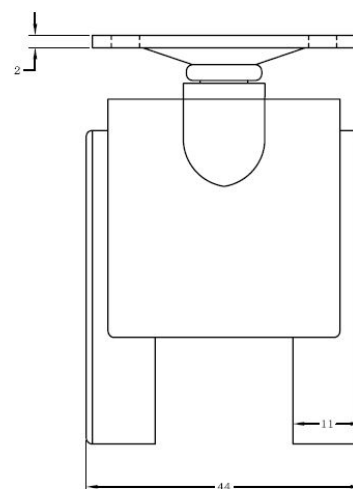

PRODUCT SHEET

Description:

Twin Wheel Castor $\varnothing 50\text{mm}$, Black PA, Top Pl 42x42x2mm, cc 32x32mm, Mounting Height: 65mm

Item number:

08.04.097-0

Units	Box	Carton	HS Code	Barcode
Pcs.	4	300	8302200090	
				5704866005562