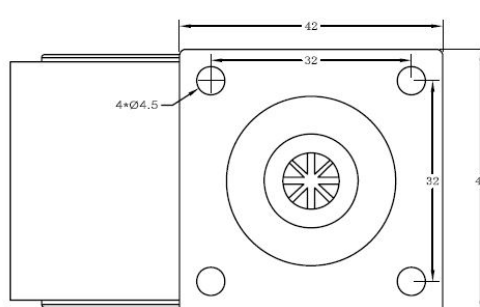

PRODUCT SHEET

Description:

Twin Wheel Castor $\varnothing 50\text{mm}$, Black PA, Top Pl 42x42x2mm, cc 32x32mm, Mounting Height: 65mm

Item number:

08.04.097-0

Units	Box	Carton	HS Code	Barcode
Pcs.	4	300	8302200090	
				5704866005562