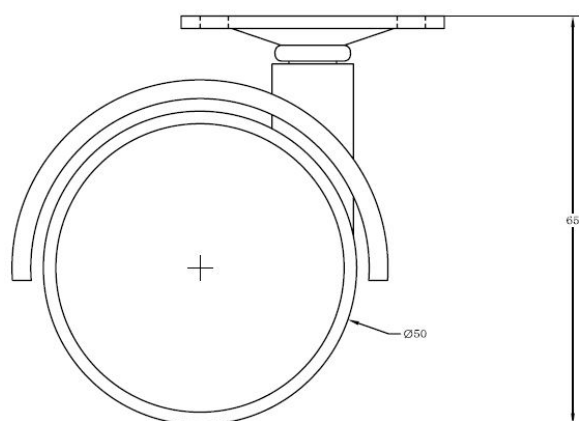

PRODUCT SHEET

Description:

Twin Wheel Castor $\varnothing 50\text{mm}$, Black PA, Top Pl 42x42x2mm, cc 32x32mm, Mounting Height: 65mm

Item number:

08.04.097-0

Units	Box	Carton	HS Code	Barcode
Pcs.	4	300	8302200090	
				5704866005562